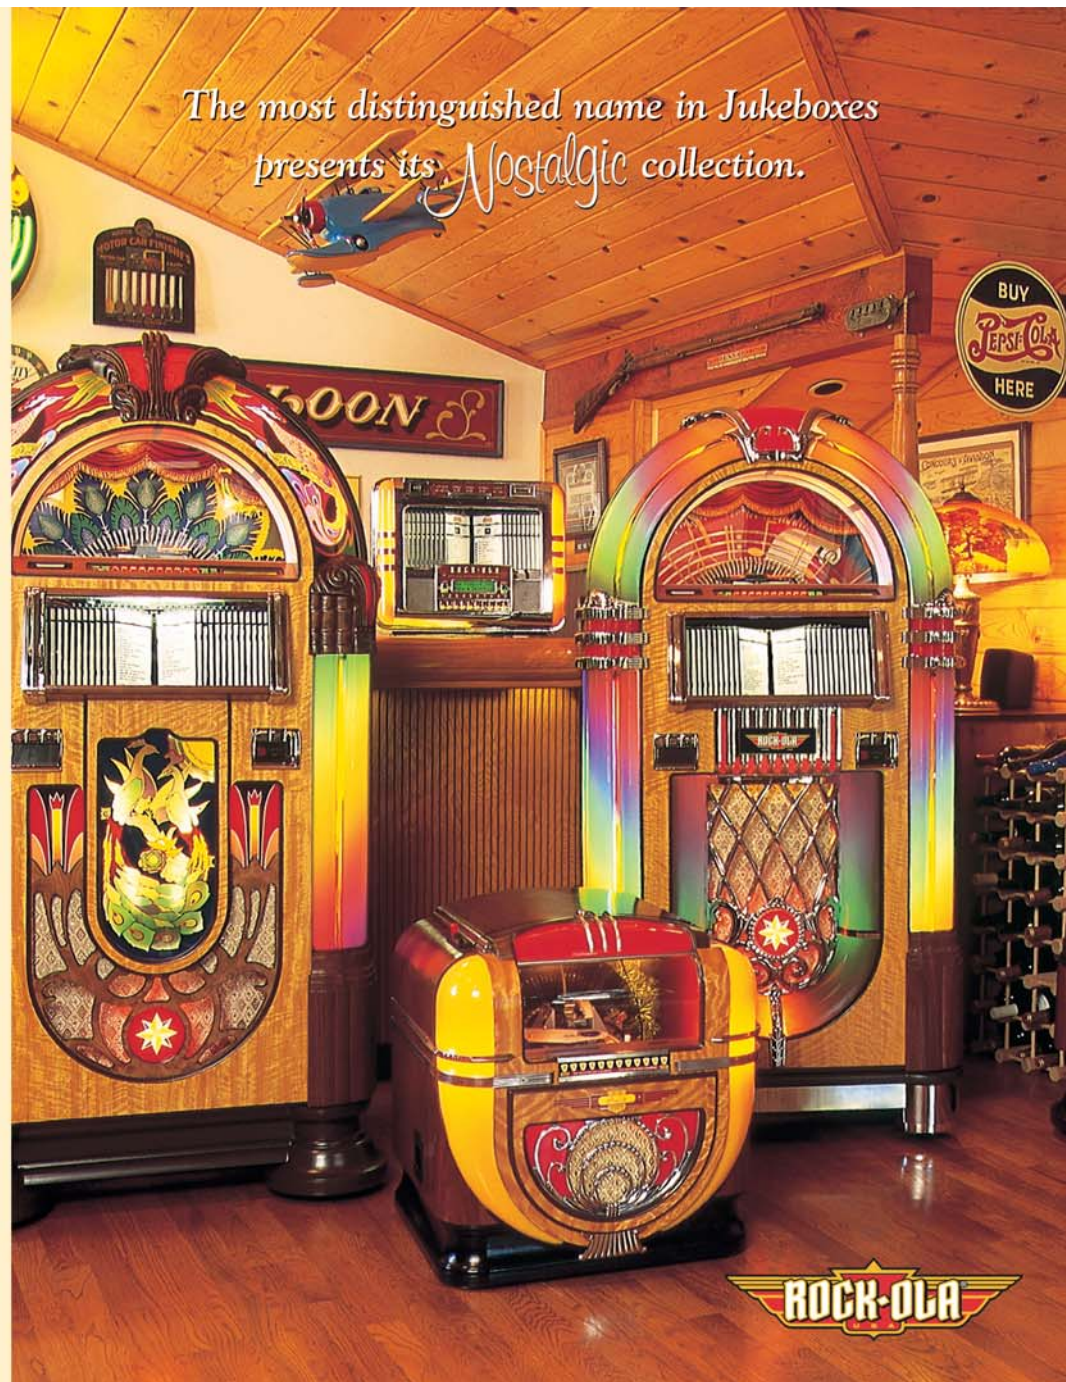

Special Features

- Walnut, African Satinwood, Oak, Poplar, and Alder Hardwoods.
- Multiple Bubble Tubes (varies)
- Motor Driven Color Cylinders
- Real Chrome Die-Cast Metal Trim
- Custom Built Industrial Mechanism
- Amplifier and Computer, Controlled by Microprocessors
- Coin Operated or "Free" Play
- Single or Album Play
- Deluxe Remote Control

The most distinguished name in Jukeboxes presents its *Nostalgic* collection.